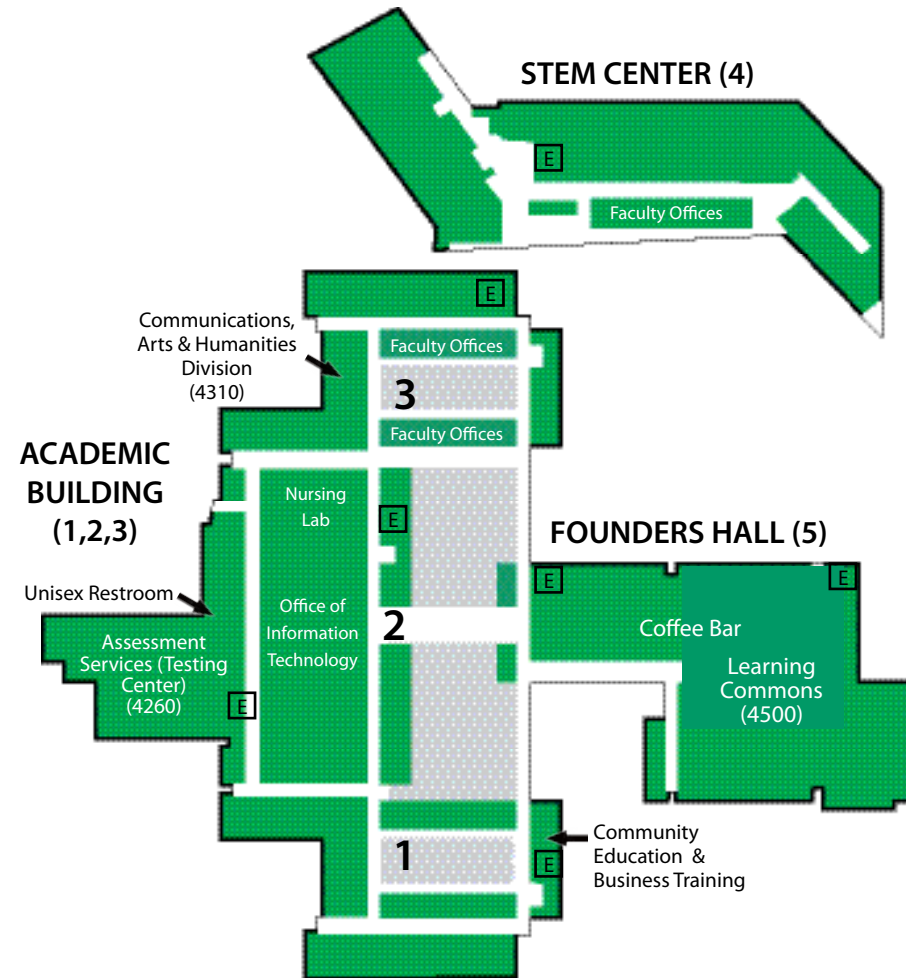

Advanced Technology Center T100

Room Number Key

First Digit - Level

Second Digit- Building

(Founders Hall: 5, STEM Center: 4, Academic Building: 1,2, 3)

Third and Fourth Digit - Room Number

Example: 1401 is the first level of building 4, STEM Center

Second Level - Rooms numbered in the 2000s

STEM Center 1000

ADVANCED TECHNOLOGY CENTER

Third Level - Rooms numbered in the 3000s

STEM Center 2000

Room Number Key

First Digit - Level

Second Digit- Building

(Founders Hall: 5, STEM Center: 4, Academic Building: 1, 2, 3)

Third and Fourth Digit - Room Number

Example: 3250 is the third floor of Academic Building 2

Fourth Level - Rooms numbered in the 4000s

STEM Center 3000 (STEM Center 4000 on top level)

Note: Front entrance of Founders Hall facing flag poles is Level 3. Entrances facing STEM Center and Academic Building are Level 2.