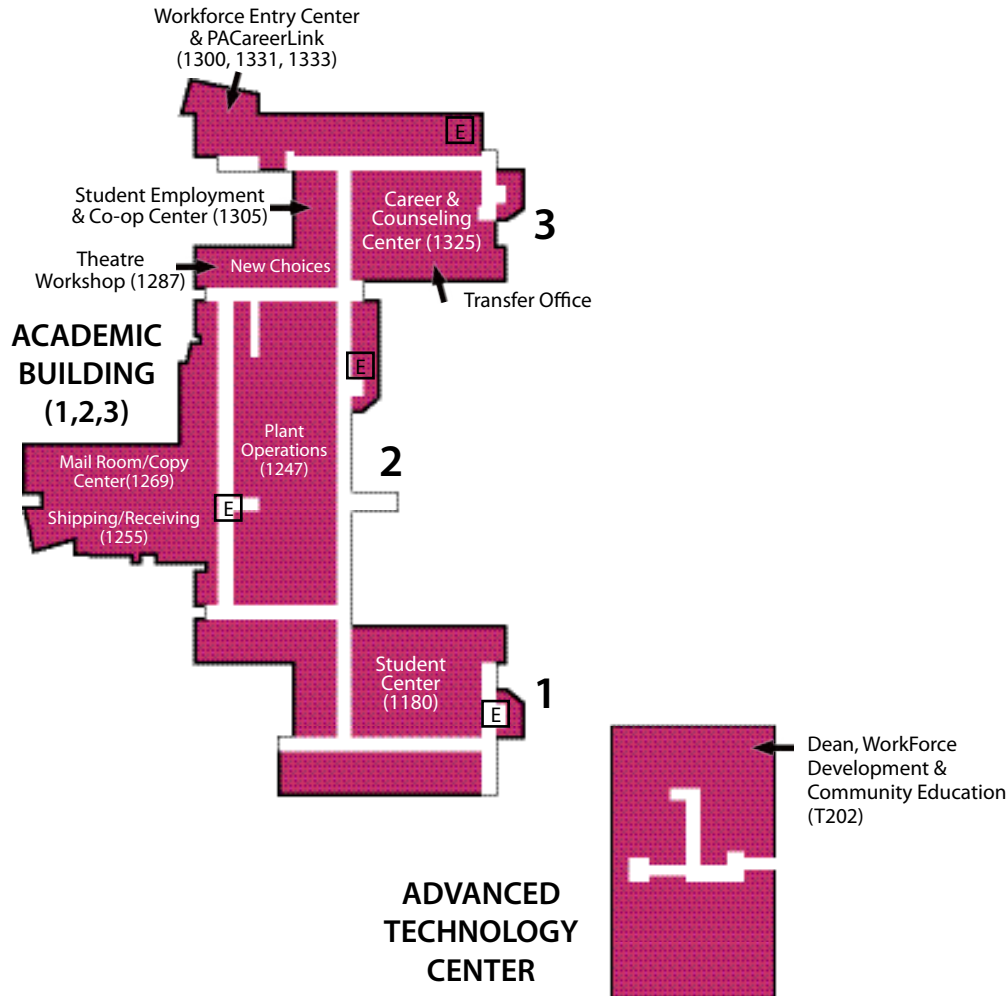

STEM Center

Aerobics & Fitness Center
Coffee Bar
STEM Auditorium

Academic Building

Art Gallery
Assessment & Testing Ctr
Auditoriums (Large & Small)
Career & Counseling Center
Community Education
Municipal Police Academy
PA CareerLink
Provost Suite
Safety & Security
Student Center
Student Employment

Founders Hall

Bookstore
Cafeteria
Enrollment Central
Executive Suite
Human Resources
Institutional Advancement
Learning Commons

Advanced Technology Ctr

Manufacturing Labs
Skilled Trades Labs

First Level - Rooms numbered in the 1000s

Advanced Technology Center T100

Room Number Key

First Digit - Level

Second Digit- Building

(Founders Hall: 5, STEM Center: 4, Academic Building: 1,2, 3)

Third and Fourth Digit - Room Number

Example: 1401 is the first level of building 4, STEM Center

Second Level - Rooms numbered in the 2000s

STEM Center 1000

ADVANCED TECHNOLOGY CENTER

Third Level - Rooms numbered in the 3000s

STEM Center 2000

Room Number Key

First Digit - Level

Second Digit- Building