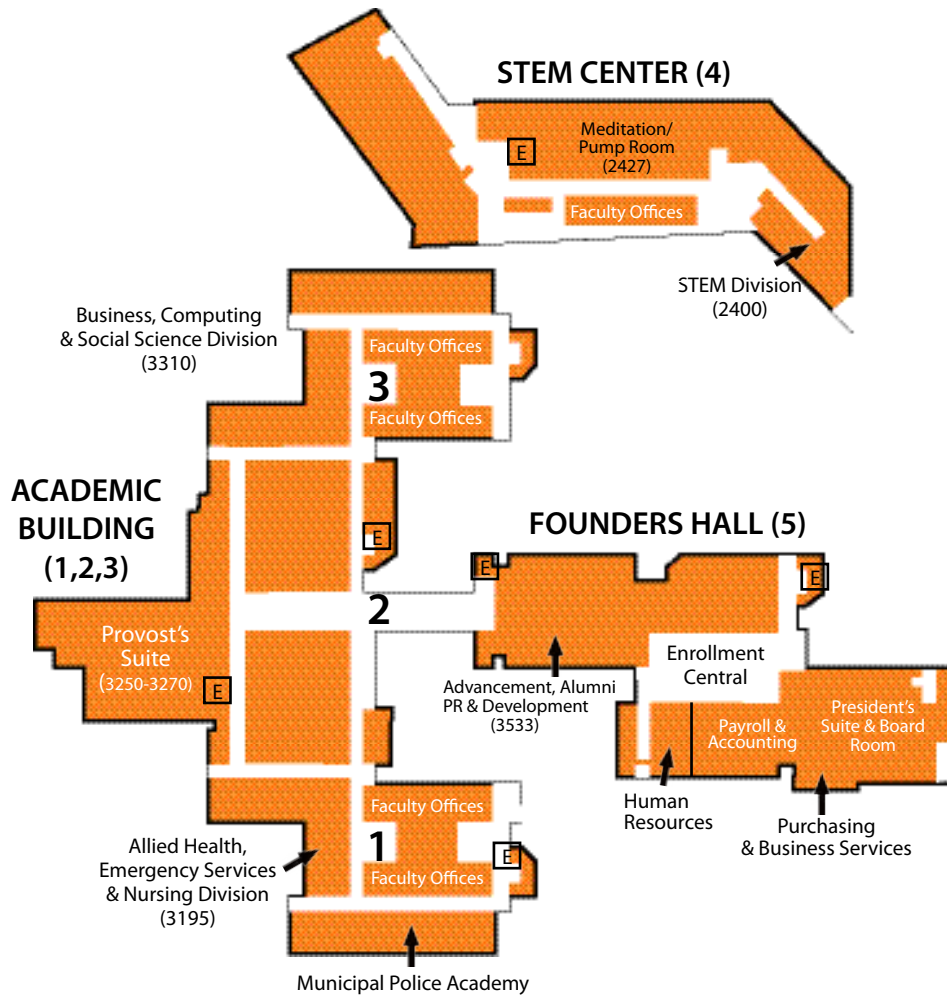

Advanced Technology Center T100

Room Number Key

First Digit - Level

Second Digit- Building

(Founders Hall: 5, STEM Center: 4, Academic Building: 1,2, 3)

Third and Fourth Digit - Room Number

Example: 1401 is the first level of building 4, STEM Center

Second Level - Rooms numbered in the 2000s

STEM Center 1000

ADVANCED TECHNOLOGY CENTER

Third Level - Rooms numbered in the 3000s

STEM Center 2000

Room Number Key

First Digit - Level

Second Digit- Building

(Founders Hall: 5, STEM Center: 4, Academic Building: 1, 2, 3)

Third and Fourth Digit - Room Number

Example: 3250 is the third floor of Academic Building 2

Fourth Level - Rooms numbered in the 4000s

STEM Center 3000 (STEM Center 4000 on top level)

Note: Front entrance of Founders Hall facing flag poles is Level 3. Entrances facing STEM Center and Academic Building are Level 2.